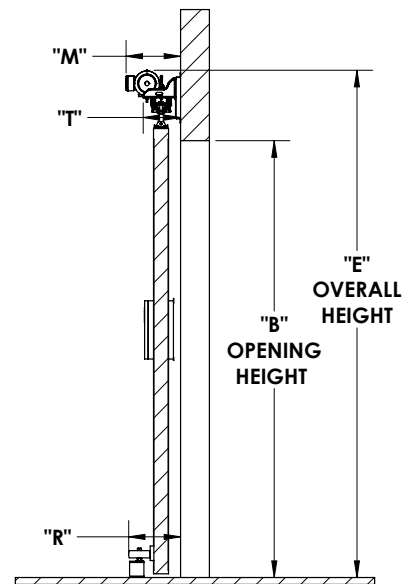

Albany
13850 101st Street, Suite B
Kenosha, WI 53142
866.836.7659
www.albanydoors.us