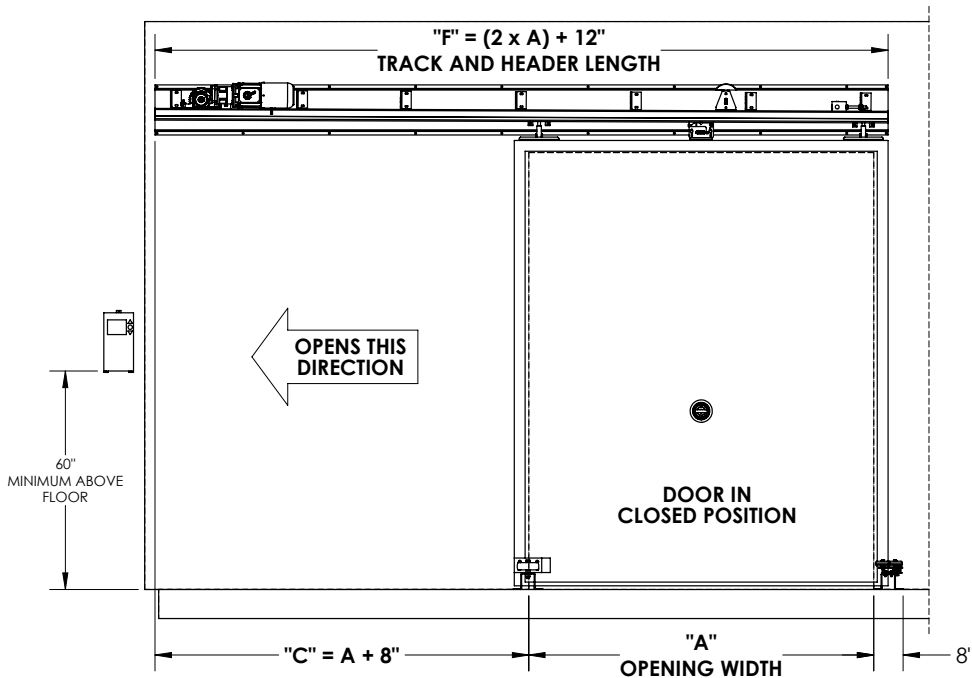

Albany
13850 101st Street, Suite B
Kenosha, WI 53142
866.836.7659
www.albanydoors.us