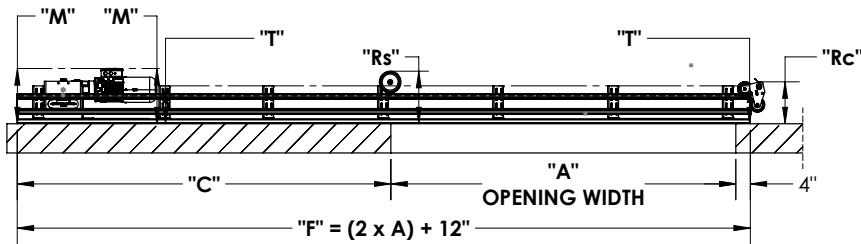

ACTIVATION BOX

- Remote mounted push button NEMA4X
- (2) remote mounted pull cord NEMA4X
- (2) motion detectors
- (1) extended motion detector mounting bracket
- (1) loop detector
- Other _____

BLOWER OPTIONS

- Side mounted 18" fans with 42" arm
- Full Width Heated Defrost Blower
- Selector Switch - On No Heat/On Heat/Off

DOOR OPTIONS

- 6" Panel Thickness
- 8" Panel Thickness
- 10" Panel Thickness
- HDPE Mirror Image Header - need to develop
- HDPE Mirror Image Face Casings - need to develop
- Galvanized Rail and Operator Cover
- SS Rail and Operator Cover
- Blue Panel Color
- White Panel Color (standard)